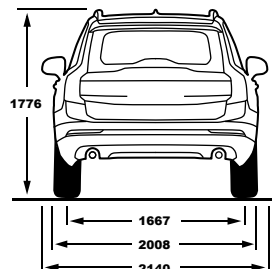

ENGINES

	D5 AWD*	T6 AWD*
Engine type:	2.0 I4 common-rail twin-turbodiesel	2.0 I4 petrol supercharged and turbocharged
Transmission:	Eight-speed Geartronic™	Eight-speed Geartronic™
Max. Power output, kW at rpm:	173 at 4000 (177 at 4000)*	235 at 5700 (246 at 6000)*
Max. torque, Nm at rpm:	480 at 1750-2250 (500 at 1500-2500)*	400 at 2200-5400 (440 at 4500)*
Acceleration, 0–100 km/h in sec:	7.8 (7.7)*	6.5 (6.4)*
Fuel tank, litres:	71	71
Environmental classification:	Euro 6	Euro 6
Fuel consumption, litres/100 km, mixed cycle:	5.8	8.3
CO₂ g/km:	154	190
Towing capacity, braked kg:	2700	2700

	T8 AWD*	
Engine type:	Plug-In Hybrid with 2.0 I4 petrol supercharged/turbocharged and electric motor	
Transmission:	Eight-speed Geartronic™	
Max. Power output, kW at rpm:	Petrol: 235 at 5700 (246 at 6000)* Total: 300 (311)*	Electric: 65
Max. torque, Nm at rpm:	Petrol: 400 at 2200-5400 (440 at 2200-5400)* Total: 640 (680)*	Electric: 240
Acceleration, 0–100 km/h in sec:	5.6 (5.5)*	
Fuel tank, litres:	70	
Environmental classification:	Euro 6	
Fuel consumption, litres/100 km, mixed cycle:	2.1	
CO₂ g/km:	49	
Towing capacity, braked kg:	2400	

DIMENSIONS

* XC90 R-Design variants receive Polestar Optimisation as standard, optimised figures shown alongside standard figures.

Fuel consumption and emissions based on European combined cycle. Accessories and / or options fitted to vehicles may affect vehicle performance, fuel consumption and emissions. All technical data may be subject to change. Contact your nearest Volvo Car dealer for the latest information.