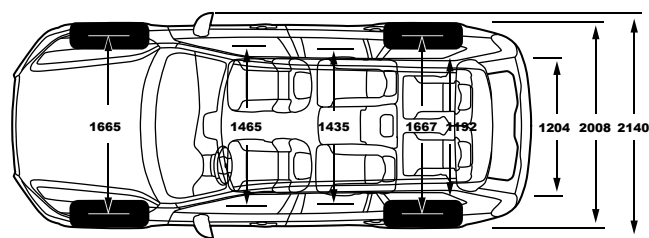

ENGINES

	D5 AWD*	T6 AWD*
Engine type:	2.0 I4 common-rail twin-turbodiesel	2.0 I4 petrol supercharged and turbocharged
Transmission:	Eight-speed Geartronic™	Eight-speed Geartronic™
Max. Power output, kW at rpm:	173 at 4000 (177 at 4000)*	235 at 5700 (246 at 6000)*
Max. torque, Nm at rpm:	480 at 1750-2250 (500 at 1500-2500)*	400 at 2200-5400 (440 at 4500)*
Acceleration, 0–100 km/h in sec:	7.8 (7.7)*	6.5 (6.4)*
Fuel tank, litres:	71	71
Environmental classification:	Euro 6	Euro 6
Fuel consumption, litres/100 km, mixed cycle:	5.8	8.3
CO₂ g/km:	154	190
Towing capacity, braked kg:	2700	2700

	T8 AWD*	
Engine type:	Plug-In Hybrid with 2.0 I4 petrol supercharged/turbocharged and electric motor	
Transmission:	Eight-speed Geartronic™	
Max. Power output, kW at rpm:	Petrol: 235 at 5700 (246 at 6000)* Total: 300 (311)*	Electric: 65
Max. torque, Nm at rpm:	Petrol: 400 at 2200-5400 (440 at 2200-5400)* Total: 640 (680)*	Electric: 240
Acceleration, 0–100 km/h in sec:	5.6 (5.5)*	
Fuel tank, litres:	70	
Environmental classification:	Euro 6	
Fuel consumption, litres/100 km, mixed cycle:	2.1	
CO₂ g/km:	49	
Towing capacity, braked kg:	2400	

DIMENSIONS

* XC90 R-Design variants receive Polestar Optimisation as standard, optimised figures shown alongside standard figures.

Fuel consumption and emissions based on European combined cycle. Accessories and / or options fitted to vehicles may affect vehicle performance, fuel consumption and emissions. All technical data may be subject to change. Contact your nearest Volvo Car dealer for the latest information.