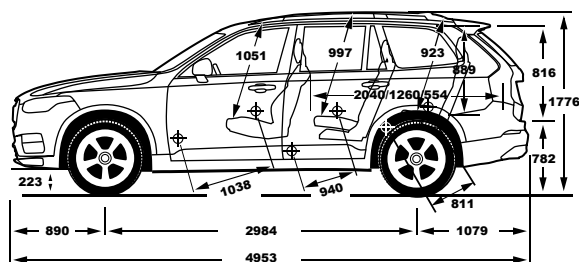

ENGINES

	D5 AWD*	T6 AWD*
Engine type:	2.0 I4 common-rail twin-turbodiesel	2.0 I4 petrol supercharged and turbocharged
Transmission:	Eight-speed Geartronic™	Eight-speed Geartronic™
Max. Power output, kW at rpm:	173 at 4000 (177 at 4000)*	235 at 5700 (246 at 6000)*
Max. torque, Nm at rpm:	480 at 1750-2250 (500 at 1500-2500)*	400 at 2200-5400 (440 at 4500)*
Acceleration, 0–100 km/h in sec:	7.8 (7.7)*	6.5 (6.4)*
Fuel tank, litres:	71	71
Environmental classification:	Euro 6	Euro 6
Fuel consumption, litres/100 km, mixed cycle:	5.8	8.3
CO₂ g/km:	154	190
Towing capacity, braked kg:	2700	2700

	T8 AWD*	
Engine type:	Plug-In Hybrid with 2.0 I4 petrol supercharged/turbocharged and electric motor	
Transmission:	Eight-speed Geartronic™	
Max. Power output, kW at rpm:	Petrol: 235 at 5700 (246 at 6000)* Total: 300 (311)*	Electric: 65
Max. torque, Nm at rpm:	Petrol: 400 at 2200-5400 (440 at 2200-5400)* Total: 640 (680)*	Electric: 240
Acceleration, 0–100 km/h in sec:	5.6 (5.5)*	
Fuel tank, litres:	70	
Environmental classification:	Euro 6	
Fuel consumption, litres/100 km, mixed cycle:	2.1	
CO₂ g/km:	49	
Towing capacity, braked kg:	2400	

DIMENSIONS

* XC90 R-Design variants receive Polestar Optimisation as standard, optimised figures shown alongside standard figures.

Fuel consumption and emissions based on European combined cycle. Accessories and / or options fitted to vehicles may affect vehicle performance, fuel consumption and emissions. All technical data may be subject to change. Contact your nearest Volvo Car dealer for the latest information.