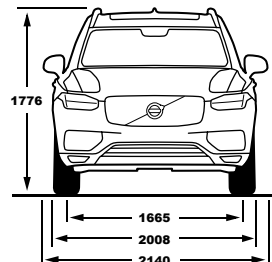

ENGINES

	D5 AWD*	T6 AWD*
Engine type:	2.0 I4 common-rail twin-turbodiesel	2.0 I4 petrol supercharged and turbocharged
Transmission:	Eight-speed Geartronic™	Eight-speed Geartronic™
Max. Power output, kW at rpm:	173 at 4000 (177 at 4000)*	235 at 5700 (246 at 6000)*
Max. torque, Nm at rpm:	480 at 1750-2250 (500 at 1500-2500)*	400 at 2200-5400 (440 at 4500)*
Acceleration, 0–100 km/h in sec:	7.8 (7.7)*	6.5 (6.4)*
Fuel tank, litres:	71	71
Environmental classification:	Euro 6	Euro 6
Fuel consumption, litres/100 km, mixed cycle:	5.8	8.3
CO₂ g/km:	154	190
Towing capacity, braked kg:	2700	2700

	T8 AWD*	
Engine type:	Plug-In Hybrid with 2.0 I4 petrol supercharged/turbocharged and electric motor	
Transmission:	Eight-speed Geartronic™	
Max. Power output, kW at rpm:	Petrol: 235 at 5700 (246 at 6000)* Total: 300 (311)*	Electric: 65
Max. torque, Nm at rpm:	Petrol: 400 at 2200-5400 (440 at 2200-5400)* Total: 640 (680)*	Electric: 240
Acceleration, 0–100 km/h in sec:	5.6 (5.5)*	
Fuel tank, litres:	70	
Environmental classification:	Euro 6	
Fuel consumption, litres/100 km, mixed cycle:	2.1	
CO₂ g/km:	49	
Towing capacity, braked kg:	2400	

DIMENSIONS

* XC90 R-Design variants receive Polestar Optimisation as standard, optimised figures shown alongside standard figures.

Fuel consumption and emissions based on European combined cycle. Accessories and / or options fitted to vehicles may affect vehicle performance, fuel consumption and emissions. All technical data may be subject to change. Contact your nearest Volvo Car dealer for the latest information.