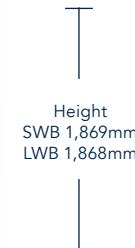

**Maximum Retail Price excludes On-Road Costs.

TECHNICAL DETAILS

DIMENSIONS AND CAPABILITIES

Standard Wheelbase (SWB) 2,922mm

Long Wheelbase (LWB) 3,122mm

Standard overall length 5,000mm (Long Wheelbase 5,200mm)

Obstacle Clearance

Off-road height 296.1mm
 Standard ride height 221.1mm

Turning Circle

Kerb-to-kerb 12.3m (LWB 13.1m)
 Wall-to-wall 12.7m (LWB 13.4m)
 Turns lock-to-lock 3.03m

Wading Depth

Maximum wading depth 900mm

Width 2,073mm mirrors folded
 Width 2,220mm mirrors out

Front wheel track 1,690mm

Height
 SWB 1,869mm
 LWB 1,868mm

Rear wheel track 1,683mm

	A	B	C
Ride Height			
Approach Angle	34.7°	28.2°/ 25.6°	29°
Off-road (SWB/LWB)			
Standard (SWB/LWB)	25.5°	21.5°/ 20°	24.5°
Ramp Angle			
Departure Angle			