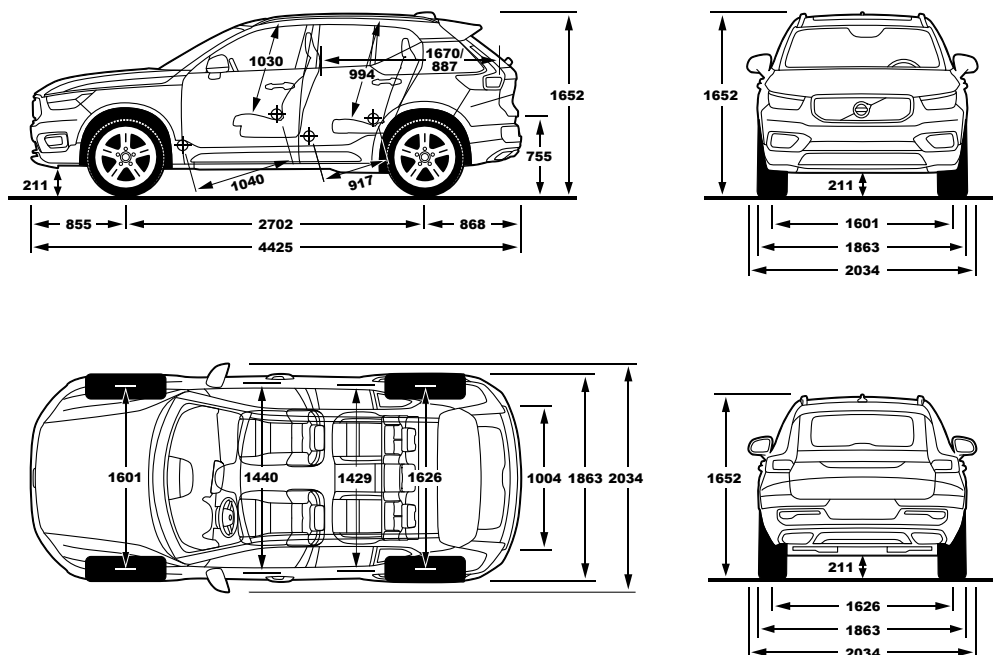

ENGINES

	T4 FWD	T4 AWD
Engine type:	2.0 I4 petrol turbocharged	2.0 I4 petrol turbocharged
Transmission:	Eight-speed Geartronic™	Eight-speed Geartronic™
Max. Power output, kW at rpm:	140 at 4700	140 at 4700
Max. torque, Nm at rpm:	300 at 1400-4000	300 at 1400-4000
Acceleration, 0–100 km/h in sec:	8.4	8.5
Fuel tank, litres:	54	54
Environmental classification:	Euro 6	Euro 6
Fuel consumption, litres/100 km, mixed cycle:	7.2	7.4
CO₂ g/km:	165	169
Towing capacity, braked kg:	1800	2000

	T5 AWD
Engine type:	2.0 I4 petrol turbocharged
Transmission:	Eight-speed Geartronic™
Max. Power output, kW at rpm:	185 at 5500
Max. torque, Nm at rpm:	350 at 1800-4800
Acceleration, 0–100 km/h in sec:	6.4
Fuel tank, litres:	54
Environmental classification:	Euro 6
Fuel consumption, litres/100 km, mixed cycle:	7.7
CO₂ g/km:	176
Towing capacity, braked kg:	2100

DIMENSIONS

Fuel consumption and emissions based on European combined cycle. Accessories and / or options fitted to vehicles may affect vehicle performance, fuel consumption and emissions. All technical data may be subject to change. Contact your nearest Volvo Car dealer for the latest information.